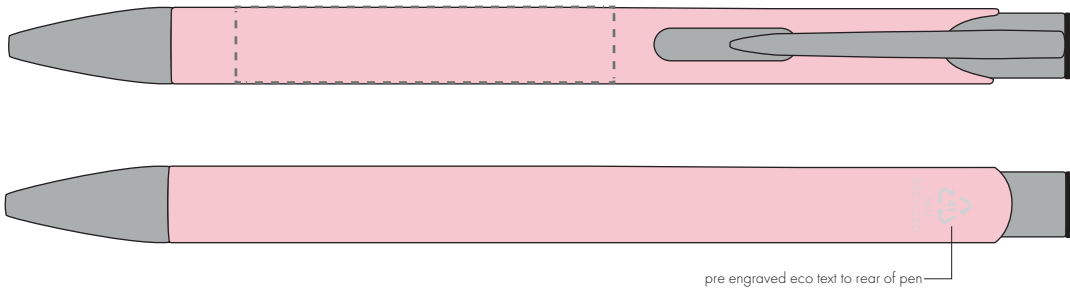

Your Ref:  
Our Ref:

Quantity:  
Version: 1

Product Code: TPC982001  
Product Colour: BABY PINK

**PRINTING CONCERNS:**

We stock this item in the following colours

**PANTONE REFERENCE(S)**

● Engrave

ARTWORK SCALE 100%

ARTWORK SCALE 100%  
Flat Engrave Area:  
50mm x 10mm

The dashed line is to demonstrate print area and will not appear on your printed item

**PLEASE NOTE:**

- All colours including print and product are for visual purposes only and should not be regarded as the actual colour of the product and print.
- Some products may vary from batch to batch and may differ from previous orders.
- The colour and texture of a product can also have an effect on the final print colour.
- By approving this order we accept that you understand these terms.